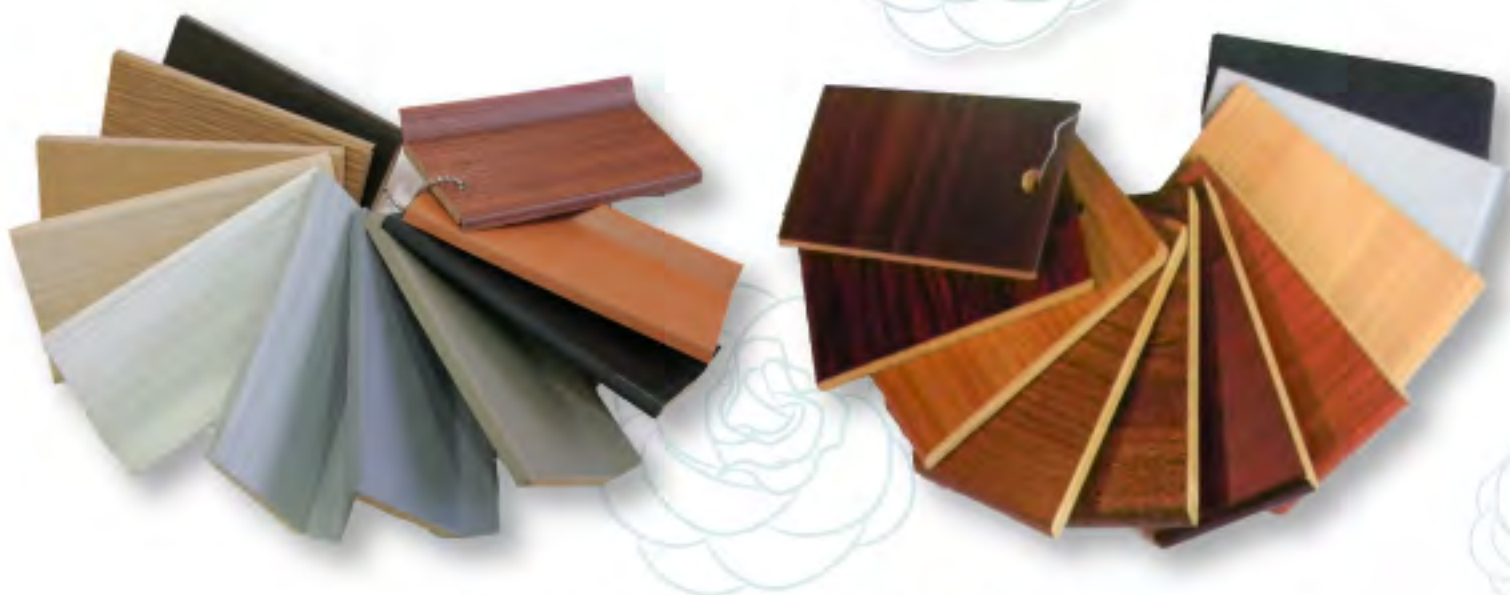

KF105

Prime raised door frame

1號大線板門框

KF106

PVC FOAM skirting board

Veneered MDF skirting board

KENFU CONSTRUCTION

台北市信義區基隆路一段143號7樓